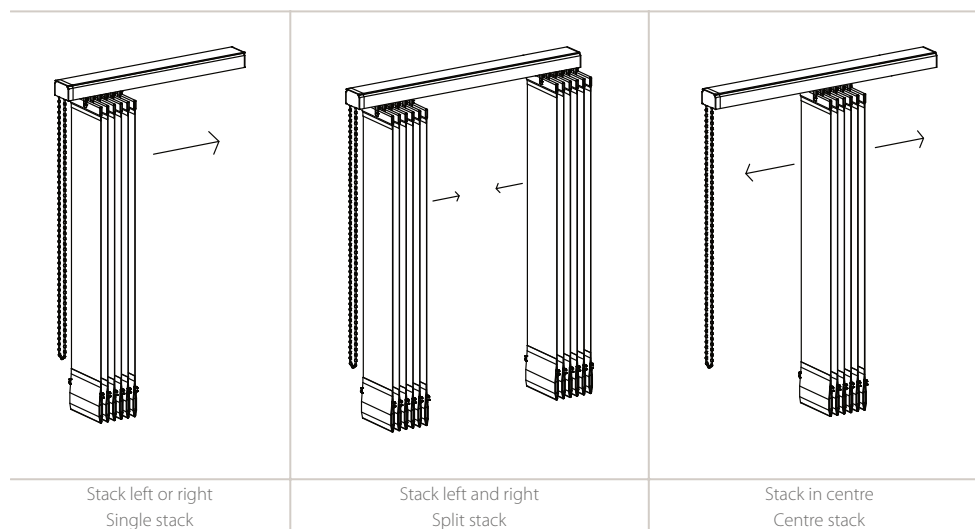

Stack sizes with Flexible endstop

Product width (mm):	Single stack (left or right side) with flexible endstop				
	52 mm	63 mm	70 mm	89 mm	127 mm
1000	220	190	170	140	100
2000	420	350	310	250	180
3000	600	510	450	350	250
4000	800	670	590	460	320
5000	990	830	730	570	400
6000	1190	990	870	670	480
7000	1380	1150	1020	780	550

Product width (mm):	Split and Centre stack with flexible endstop				
	52 mm	63 mm	70 mm	89 mm	127 mm
1000	2x 130	2x 110	2x 100	2x 80	2x 70
2000	2x 220	2x 190	2x 170	2x 140	2x 100
3000	2x 310	2x 270	2x 240	2x 190	2x 140
4000	2x 420	2x 350	2x 310	2x 250	2x 180
5000	2x 510	2x 430	2x 380	2x 300	2x 210
6000	2x 610	2x 510	2x 450	2x 350	2x 250
7000	2x 700	2x 590	2x 530	2x 410	2x 290

Note!: When choosing a centre stack, you will get a small gap between the two stacks in open tilt position. In closed tilt position there is the same overlap between all the louvres.