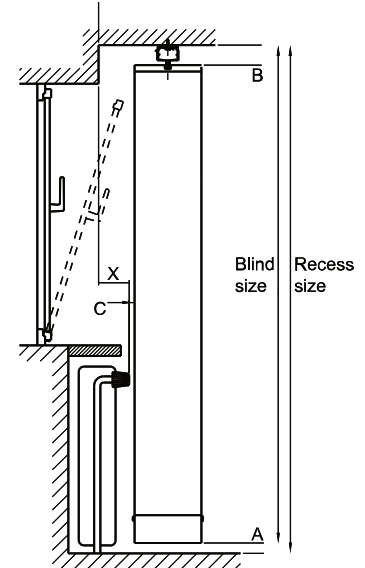

MEASURING

Deductions

Recess size reductions (mm)				
	Width:	Height (A):	Height (B):	C:
Fabric louvres	- 5 mm	- 20 mm	- 38 mm	10 mm
Aluminium louvres	- 5 mm	- 10 mm	- 38 mm	10 mm
PVC louvres	- 5 mm	- 10 mm	- 38 mm	10 mm

X = Distance from the wall to the objects that projects furthest from the wall

Note!: Louvre size = recess size - (measurements A+B)

Recess size reductions to louvre size

Recess size reductions to louvre size (mm)			
	Ceiling bracket:	Ceiling bracket with screw:	Extension bracket:
Fabric louvres	- 58 mm	- 56 mm	- 65 mm
Aluminium louvres	- 48 mm	- 46 mm	- 55 mm
PVC louvres	- 48 mm	- 46 mm	- 55 mm