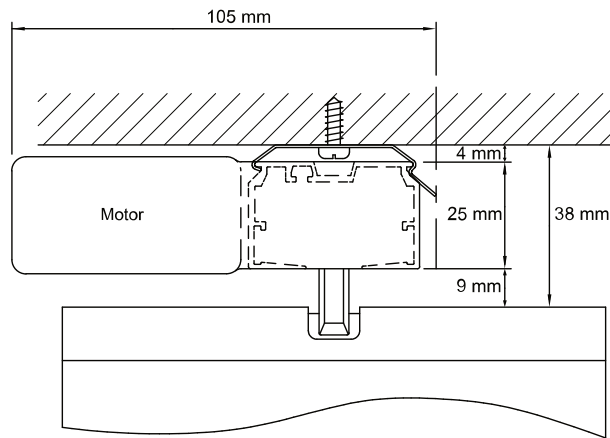

X = Distance from the wall to the objects that projects furthest from the wall

Note!: Louvre size = recess size - (measurements A+B)

Recess size reductions to louvre size

Recess size reductions to louvre size (mm)			
	Ceiling bracket:	Ceiling bracket with screw:	Extension bracket:
Fabric louvres	- 58 mm	- 56 mm	- 65 mm
Aluminium louvres	- 48 mm	- 46 mm	- 55 mm
PVC louvres	- 48 mm	- 46 mm	- 55 mm